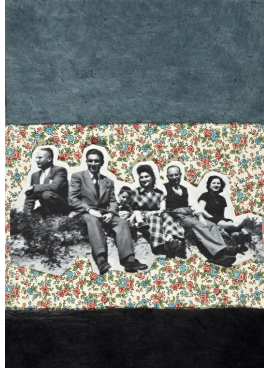

**Gülsün Karamustafa**

***The Peculiar Song***

April 04 - June 01, 2019

nitragallery  
ATHENS • THESSALONIKI

*Istanbulites 1, 2019*  
Paper collage  
29 x 21 cm  
Framed: 51 x 42.7 cm

*Istanbulites 2, 2019*  
Paper collage  
29 x 21 cm  
Framed: 51 x 42.7 cm

*Istanbulites 3, 2019*  
Paper collage  
29 x 21 cm  
Framed: 51 x 42.7 cm

*Istanbulites 4, 2019*  
Paper collage  
29 x 21 cm  
Framed: 51 x 42.7 cm

*Istanbulites 5, 2019*  
Paper collage  
29 x 21 cm  
Framed: 51 x 42.7 cm