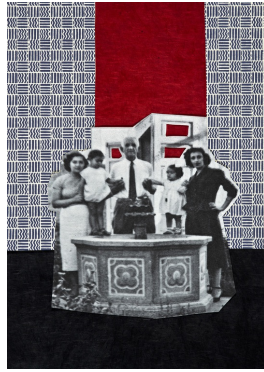

**Gülsün Karamustafa**

***The Peculiar Song***

April 04 - June 01, 2019

nitragallery  
ATHENS • THESSALONIKI

*Istanbulites 1, 2019*  
Paper collage  
29 x 21 cm  
Framed: 51 x 42.7 cm

*Istanbulites 2, 2019*  
Paper collage  
29 x 21 cm  
Framed: 51 x 42.7 cm

*Istanbulites 3, 2019*  
Paper collage  
29 x 21 cm  
Framed: 51 x 42.7 cm

*Istanbulites 4, 2019*  
Paper collage  
29 x 21 cm  
Framed: 51 x 42.7 cm

*Istanbulites 5, 2019*  
Paper collage  
29 x 21 cm  
Framed: 51 x 42.7 cm