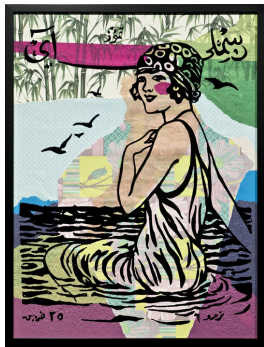

**Gülsün Karamustafa**

***The Peculiar Song***

April 04 - June 01, 2019

nitragallery  
ATHENS • THESSALONIKI

*Istanbulites 1, 2019*  
Paper collage  
29 x 21 cm  
Framed: 51 x 42.7 cm

*Istanbulites 2, 2019*  
Paper collage  
29 x 21 cm  
Framed: 51 x 42.7 cm

*Istanbulites 3, 2019*  
Paper collage  
29 x 21 cm  
Framed: 51 x 42.7 cm

*Istanbulites 4, 2019*  
Paper collage  
29 x 21 cm  
Framed: 51 x 42.7 cm

*Istanbulites 5, 2019*  
Paper collage  
29 x 21 cm  
Framed: 51 x 42.7 cm

*Istanbulites 6, 2019*  
Paper collage  
29 x 21 cm  
Framed: 51 x 42.7 cm

*Istanbulites 7, 2019*  
Paper collage  
29 x 21 cm  
Framed: 51 x 42.7 cm

*Istanbulites 8, 2019*  
Paper collage  
29 x 21 cm  
Framed: 51 x 42.7 cm

*Monthly Illustrated 3, 2018*  
Under glass print,  
collage  
80 x 60 cm  
Framed: 85 x 65 cm

*My Love is My Sin 1, 2018*  
Under glass print,  
collage  
90 x 63 cm  
Framed: 93.5 x 66 cm

*Promised Paintings 1-2, 2019*  
Acrylic on canvas  
50 x 80 cm